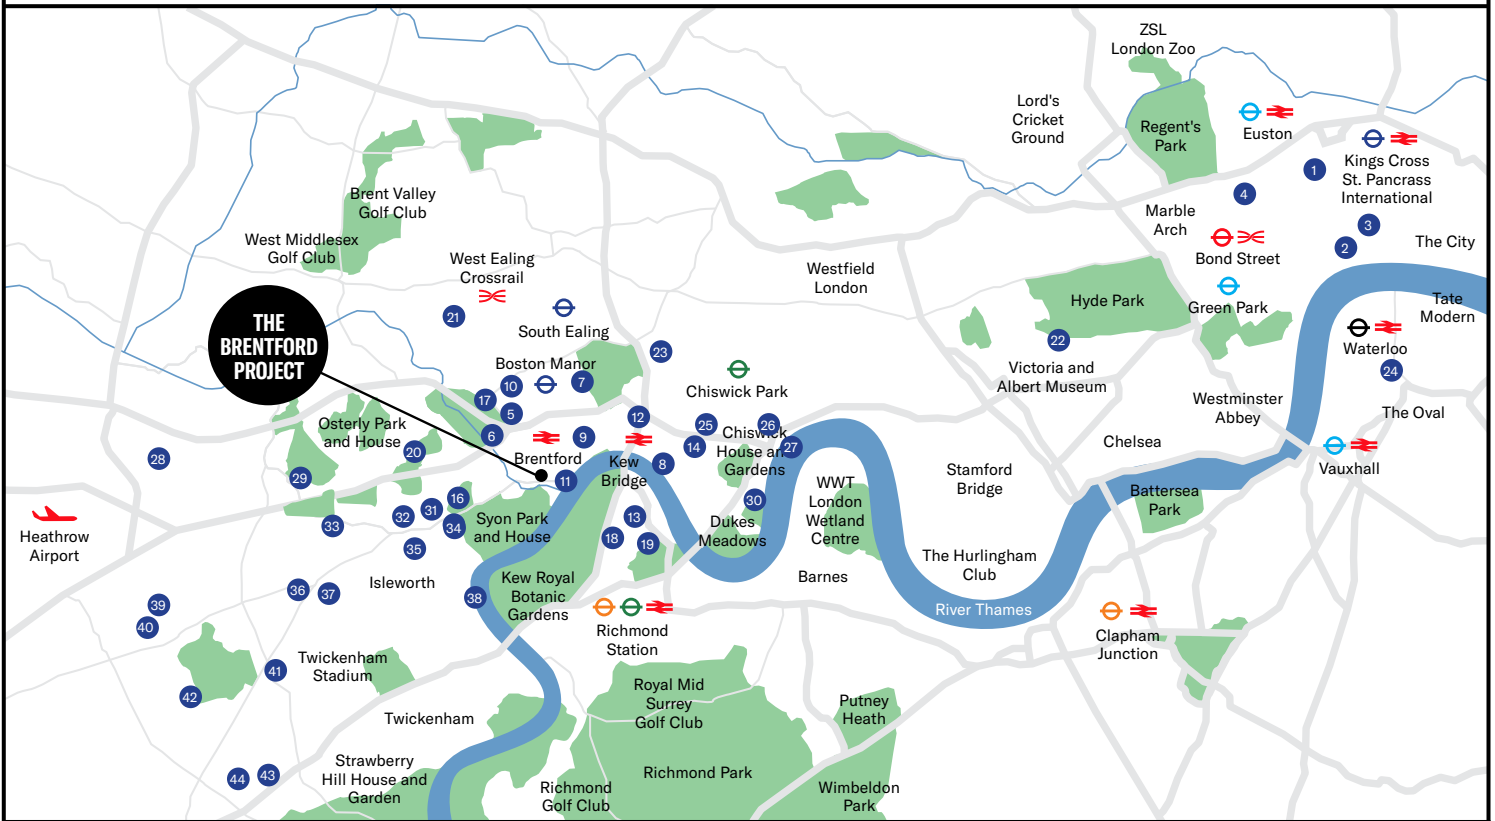

# The Education Guide

**THE  
BRENTFORD  
PROJECT**

**ballymore.**

# Access to West London's most prestigious Education Institutions

In Brentford and Isleworth there are 10 schools rated 'Outstanding' by Ofsted.

For those in higher education, six exceptional universities are represented within neighbouring West London boroughs, including Brunel, Imperial College and the University of West London, and within easy reach by train from Brentford Station are world-leading institutions including King's College London, the London School of Economics and University College London.

# Directly Connected to London

Within reach of The Brentford Project, you can escape the town and the country. Five motorways, the western arterial route out of London, National Rail, Underground and bus and cycle links can be accessed easily from home. Heathrow Airport is 15 minutes drive away, and networks of riverside pathways offer open air journeys on two feet or two wheels.